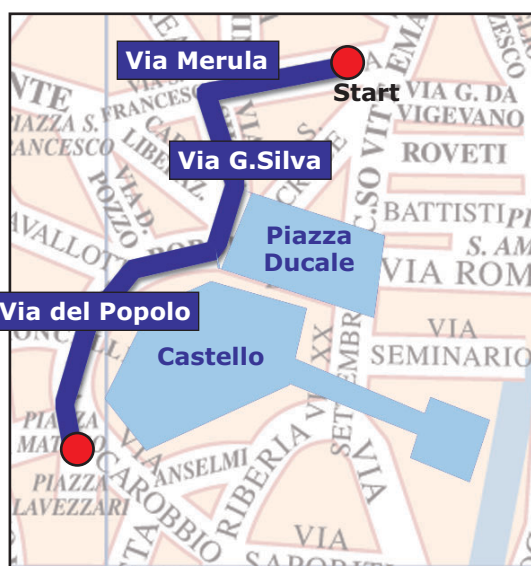

Visit card 2

File to listen: Historical centre

Yellow spots mark the pause and observation points indicated in the visit file.

Palazzo Merula

S. Maria del Popolo

Palazzo Roncalli

S. Pietro Martire

Your tour starts from Palazzo Merula in **via Merula**, and continues along **via G. Silva** up through **via del Popolo** as far as the church of San Pietro Martire.

Switch on: The Historical centre and begin your PersonalGuide. During the musical sections you will be given the pause and observation points included in this Tour file. Press the pause button while you move on to the following point and switch on again when you have reached the next point.