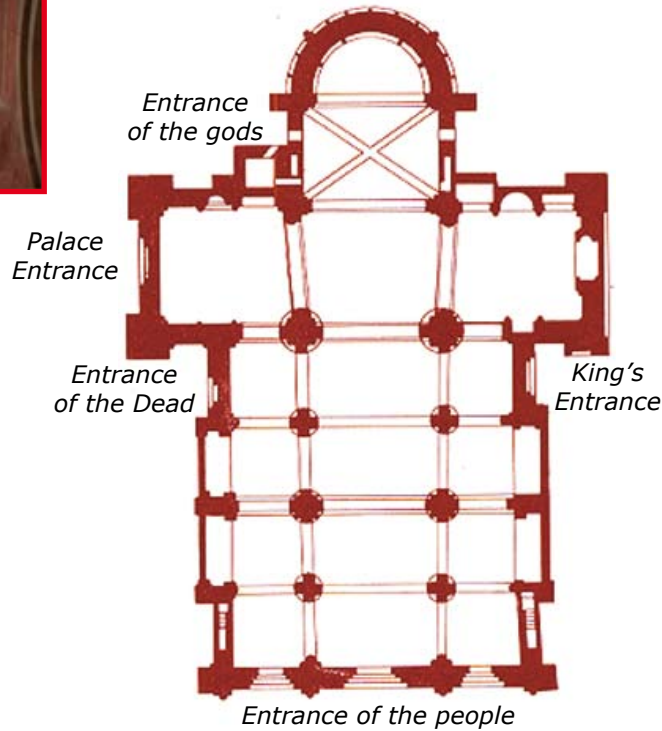

San Michele

Personal Guide for mp3 players: **05**-San Michele interior

San Michele

San Michele interior

Teodòte's crucifix

San Michele interior

Four black marble disks

Crypt

San Michele interior

The majestic Latin Cross interior of the Basilica of San Michele, has three naves, and barrel vaults set on tall pillars. The beautifully arched women's' galleries overlook the side naves, while the vault of the octagonal dome rises above the area where the main nave is crossed by the transept.